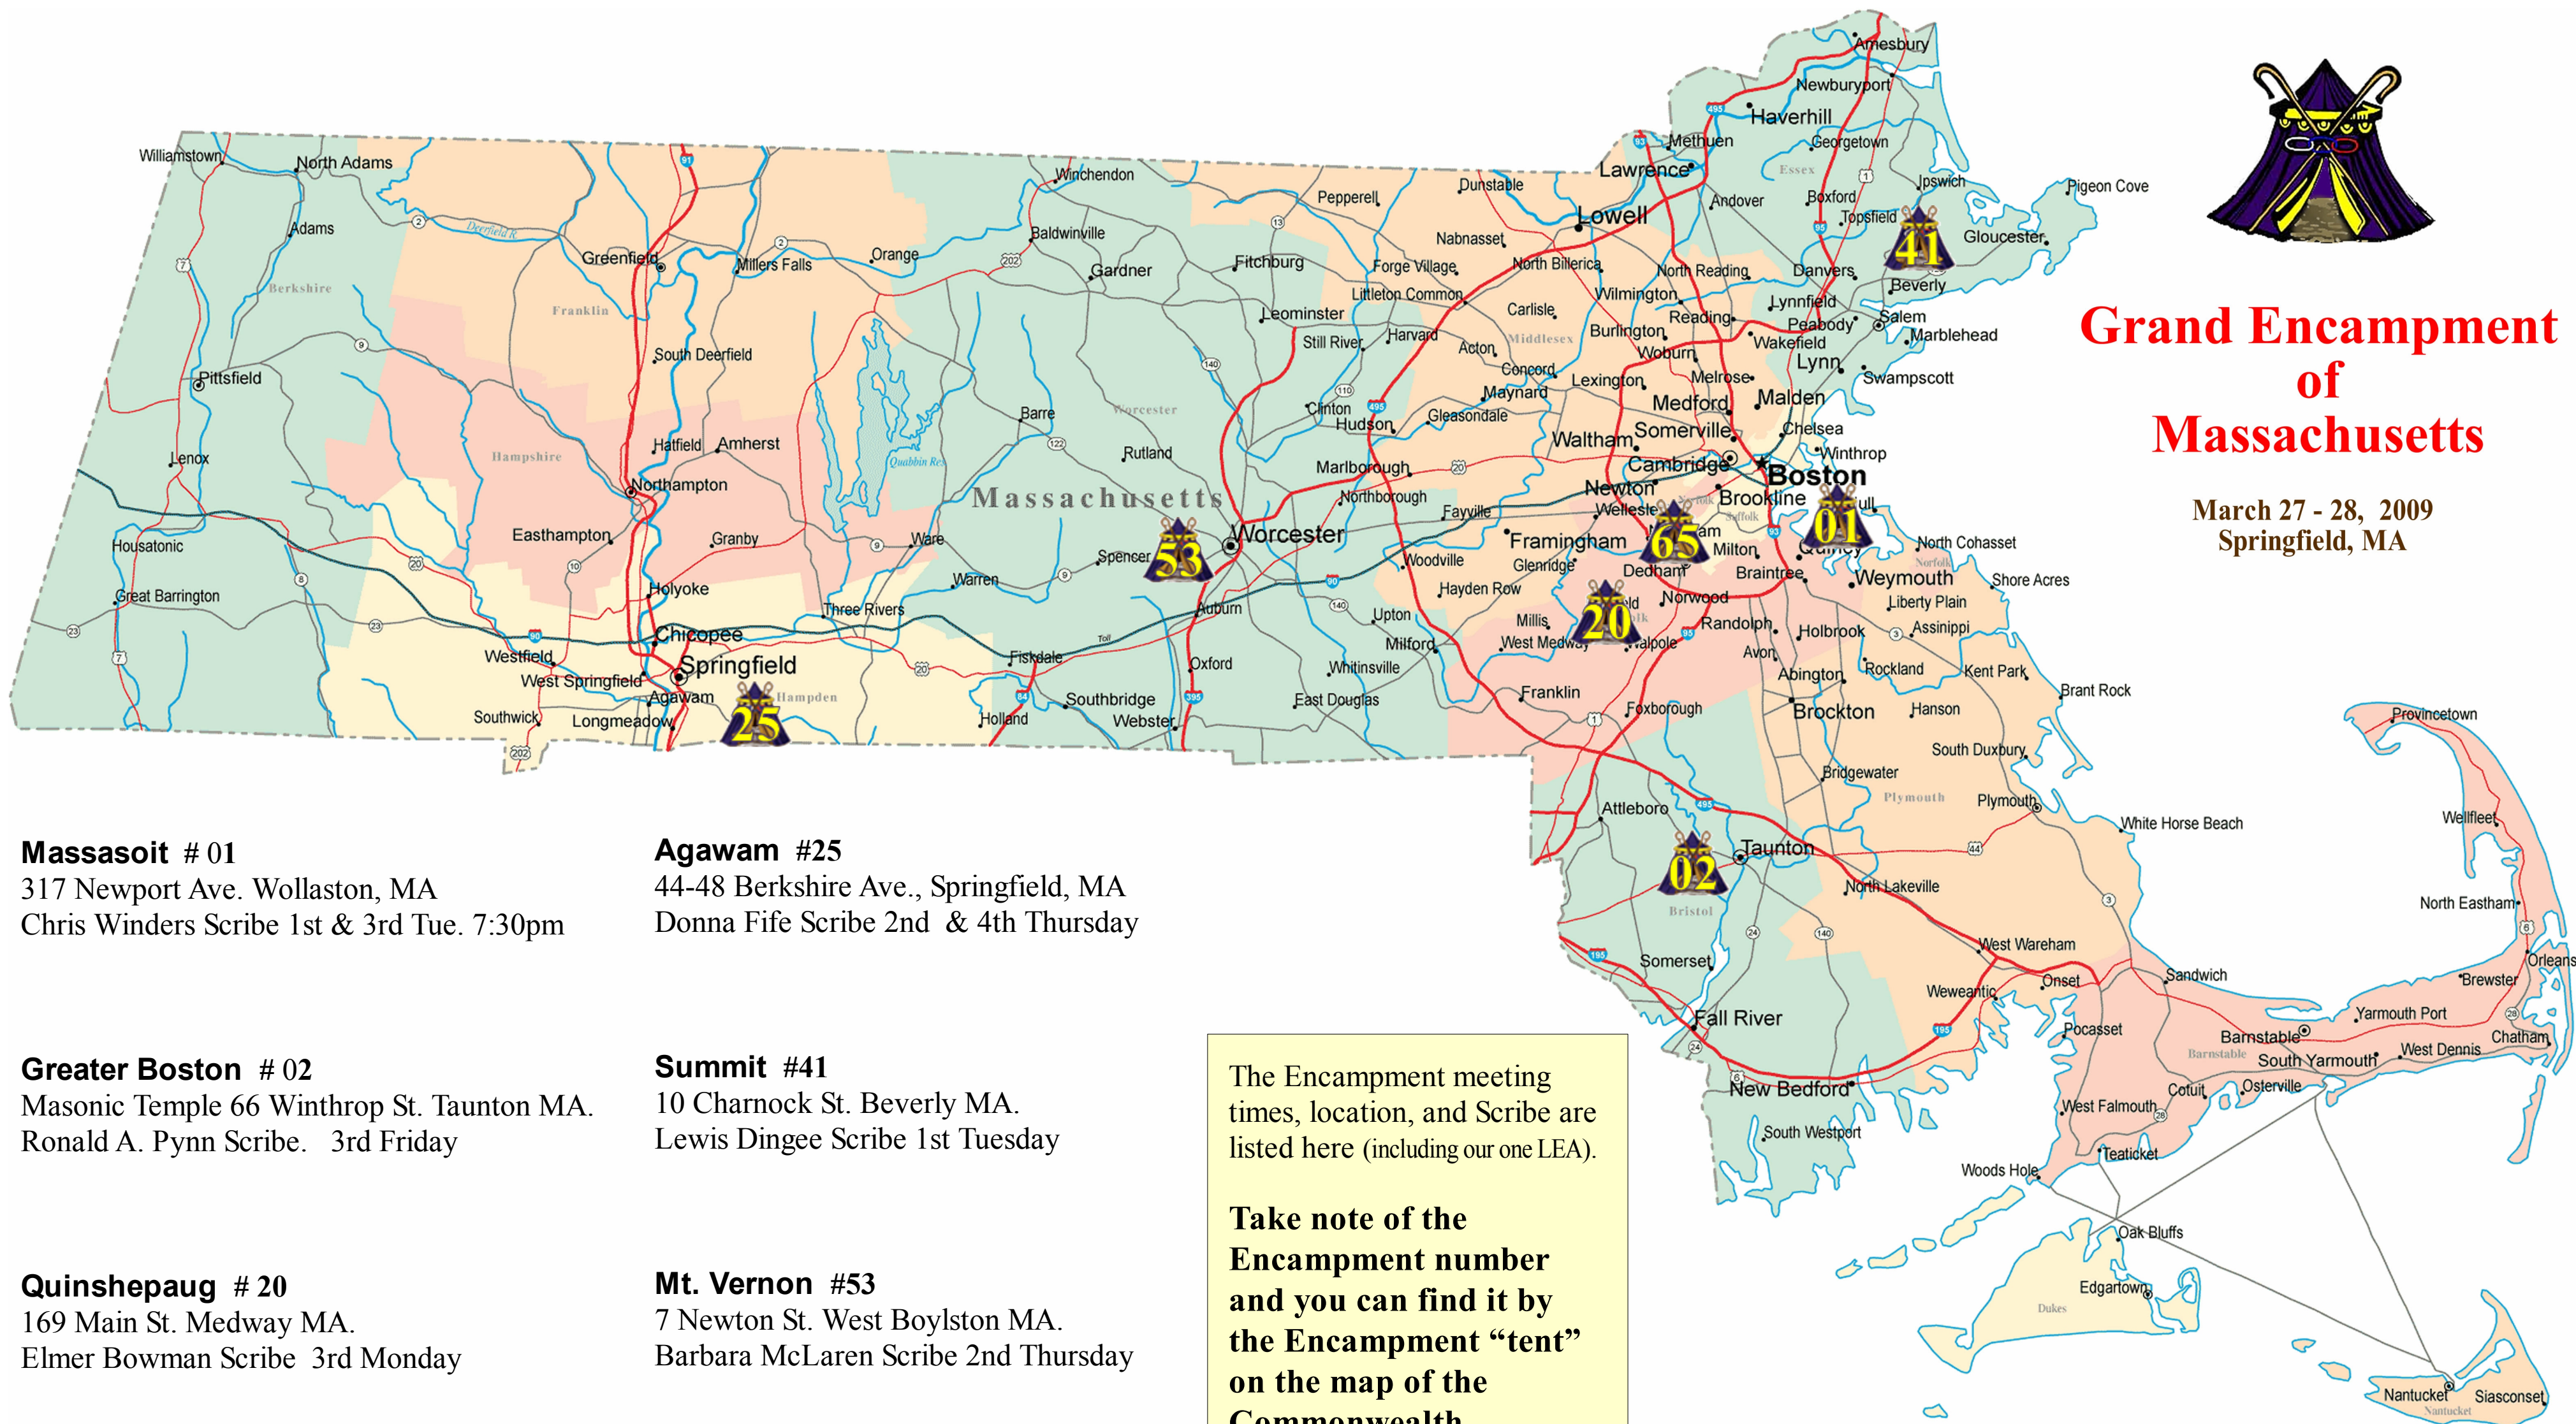

# Grand Encampment of Massachusetts

March 27 - 28, 2009  
Springfield, MA

### Agawam #25

44-48 Berkshire Ave., Springfield, MA  
Donna Fife Scribe 2nd & 4th Thursday

We have more detailed maps available so you can call ahead and visit another encampment.

The Grand Encampment of Massachusetts (instituted March, 1844), is a portion of the Independent Order of Odd Fellows (Apr.1819).